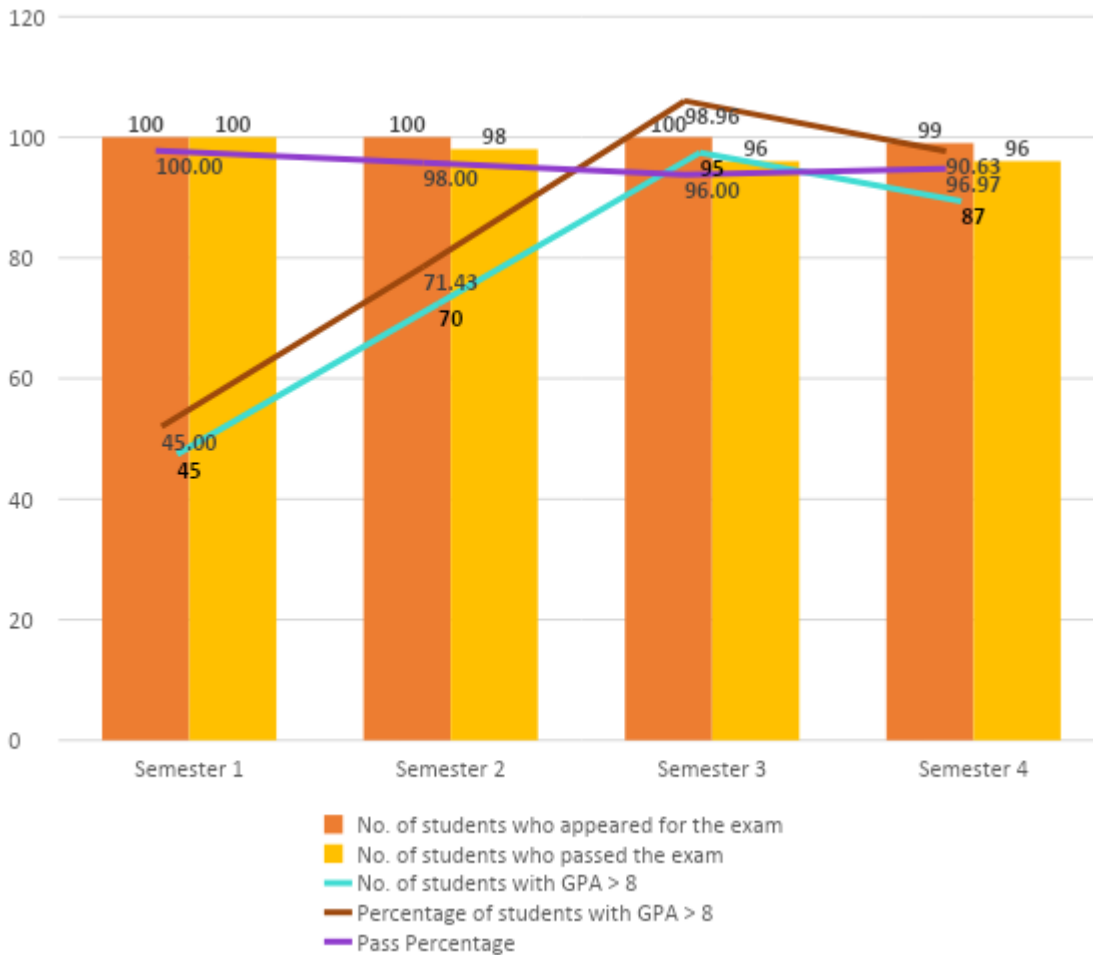

OVERALL RESULT ANALYSIS 2019-'21

	Semester 1	Semester 2	Semester 3	Semester 4
No. of students who appeared for the exam	100	100	100	99
No. of students who passed the exam	100	98	96	96
No. of students with GPA > 8	45	70	95	87
Percentage of students with GPA > 8	45.00	71.43	98.96	90.63
Pass Percentage	100.00	98.00	96.00	96.97

No. of students with GPA > 8 in each Semester